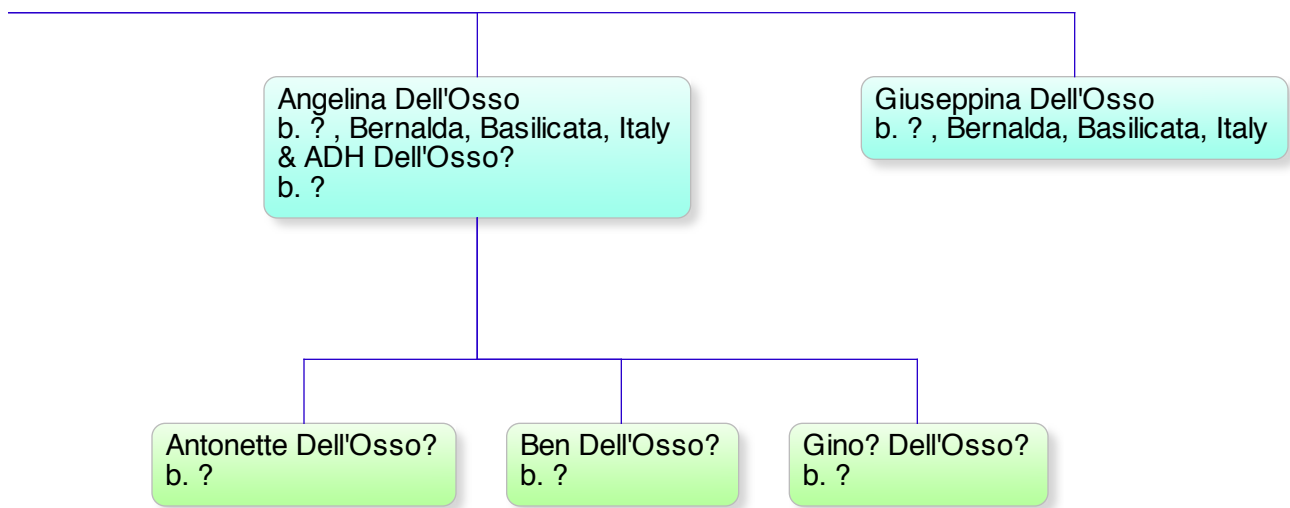

Riccardo Luigi Dell'Osso
b. 16 Nov 1963, Bernalda, Basilicata, Italy
& Martha Millana Romeu Viana
b. ~1980, NE Brazil

Antonietta Martha Dell'Osso
b. 16 Sep 2010, Pisa, Italy

Bernardino (~1865) Relative Chart

© LF Dell'Osso

Date Constructed: 17 Sept 2012; Latest Revision: 25 May 2018

Constructed by: Louis Frank Dell'Osso

Research: L.F. Dell'Osso, Antonio Salfi, and Charlene Morse

Sources: Birth, Marriage, and Death Records of Bernalda, MT, Italy